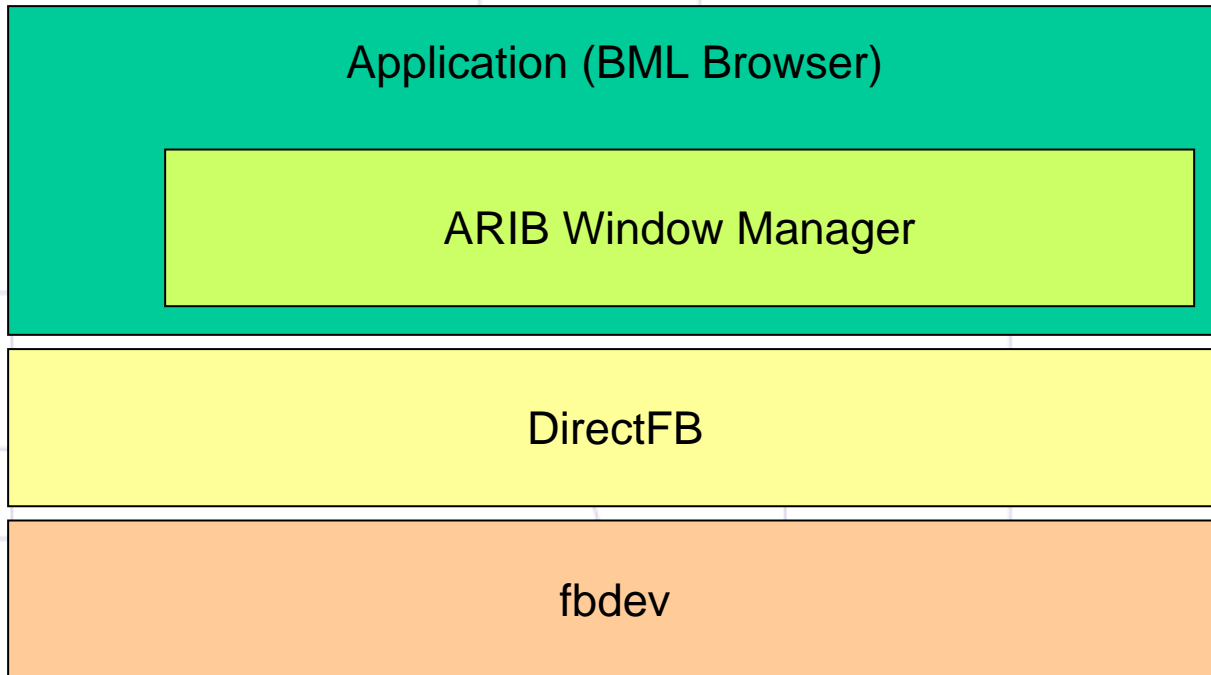

Video plane

Still picture plane

Text & graphic plane

BML: Broadband Markup Language

Not decided yet (but, under positive consideration)

Demo: x86 (Pentium) possibly any hardware

CE Linux Forum

20 Jan, 2006

CE Linux Forum Technical Jamboree #6
Mitsubishi Electric Corp.

Demonstration Spec. at Jan,2005 Plenary Meeting

- Frame Buffer : pure fbdev
- Video Interface : not supported
- Window System : pure DirectFB
- Sound System : not supported
- Browser Application
 - RGB色空間
 - 通常フォント
 - 字幕・スーパー非対応

Demonstration Spec. at Jan,2005 Plenary Meeting

AVGWGにおけるアクティビティ

Jan, 2004 Plenary Meeting

ARIB 5プレーンの紹介

Jan, 2005 Plenary Meeting

x86によるBML Browser on DirectFBのデモ

Jan, 2006 Technical Jamboree

組込み環境によるARIB Extension for DirectFBのデモ