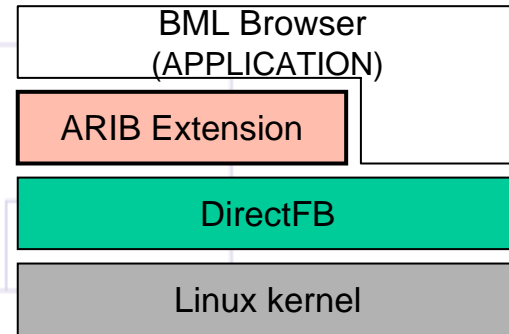

With the extension we have made, DirectFB well supports AVG requirements of the ARIB data-broadcasting, such as composition of multiple graphics planes and video plane.

Because DirectFB itself already supports MHP, this extended window system is globally applicable to CE devices like DTV/STB/DVD as their software platform.

Video plane

Still picture plane

Text & graphic plane

BML: Broadband Markup Language

Not decided yet (but, under positive consideration)

Demo: x86 (Pentium) possibly any hardware

CE Linux Forum

20 Jan, 2006