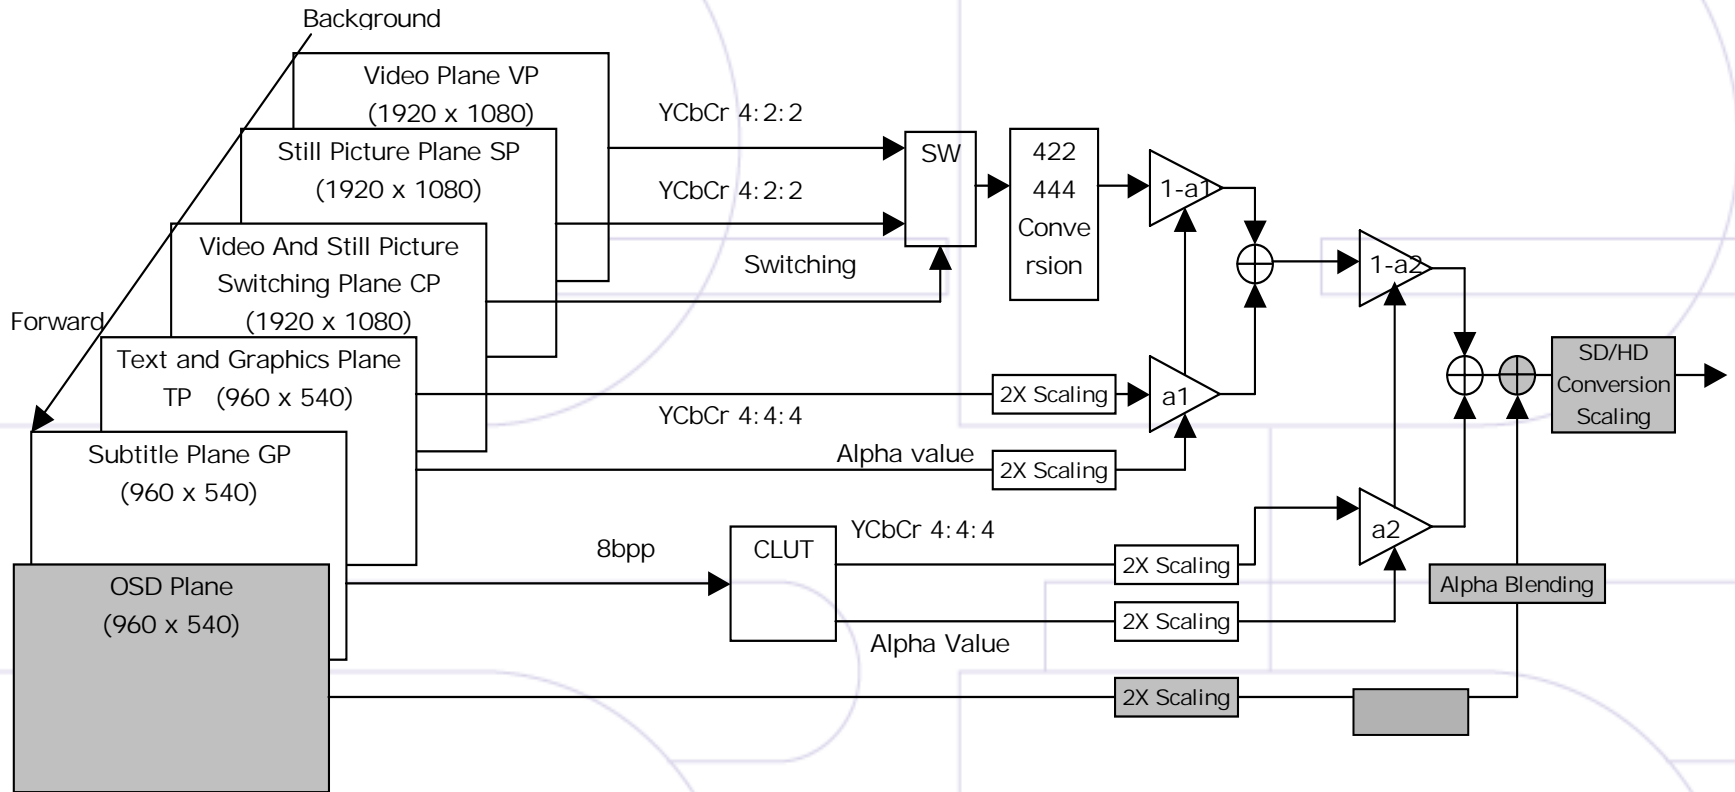

ARIB 5-plane model