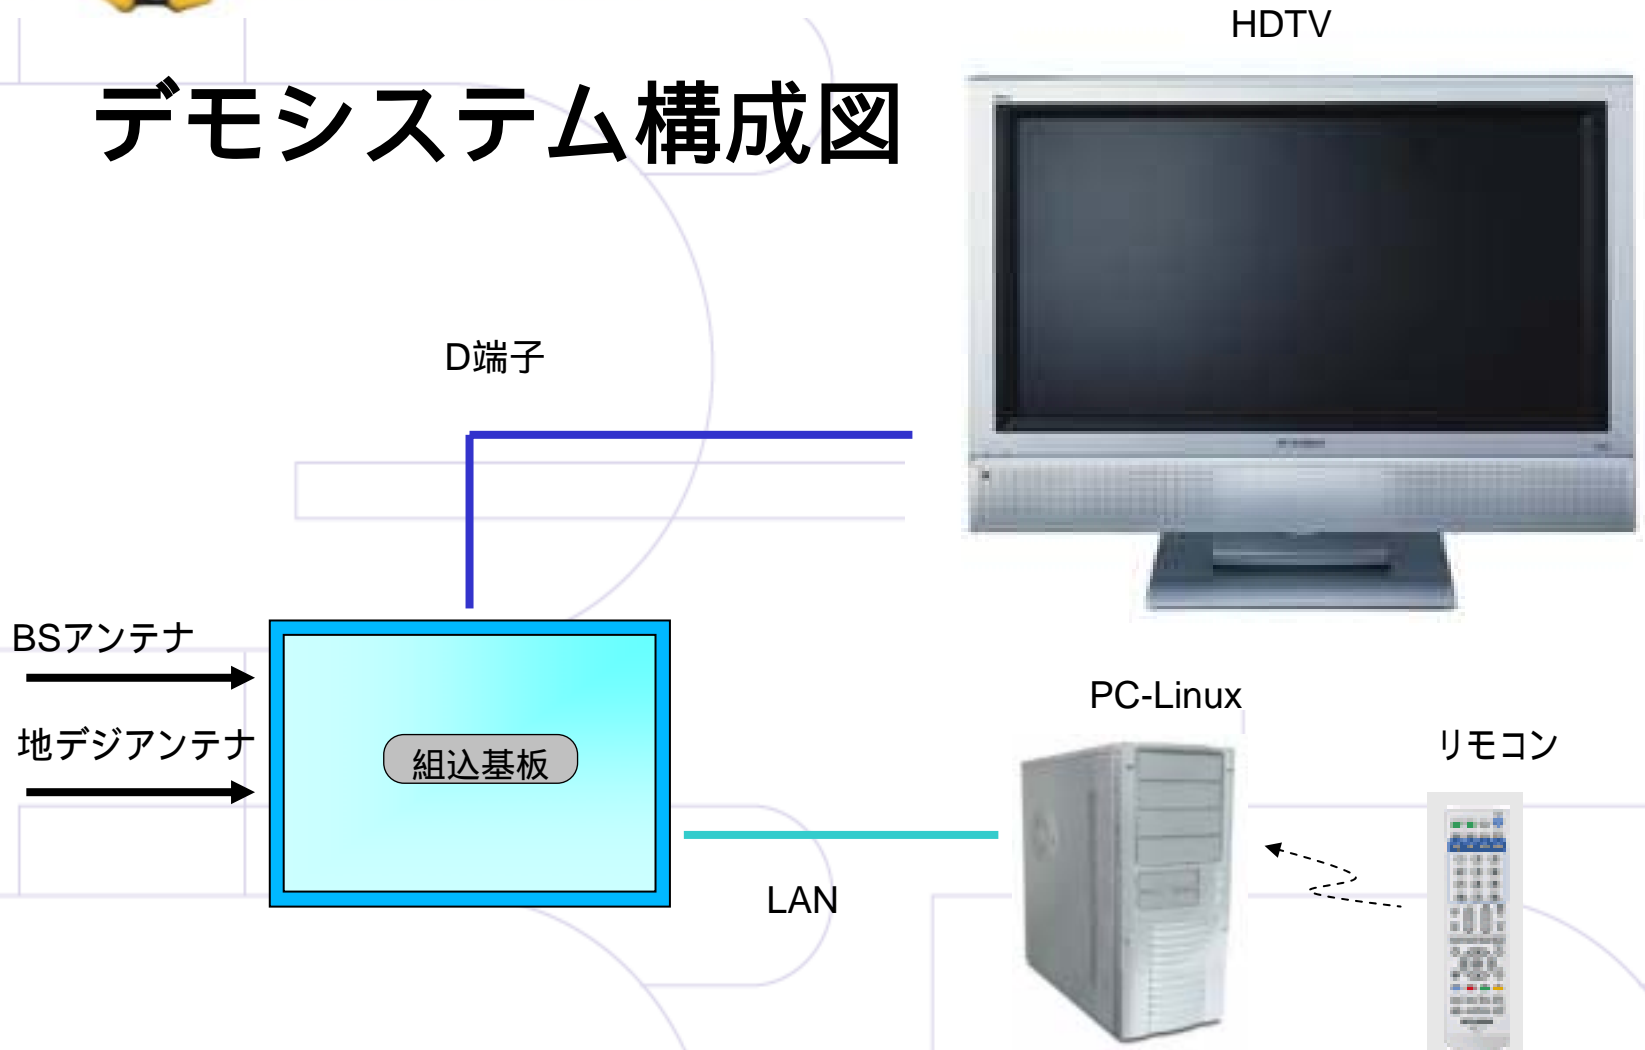

デモシステム構成図

Demonstration Spec. at Jan,2006 Technical Jam.

- Frame Buffer : EXTENDED fbdev
- Video Interface : EXTENDED video provider on DirectFB
- Window System : EXTENDED DirectFB
- Sound System : FusionSound
- Browser Application
 - YCbCr色空間
 - ARIB対応フォント
 - 字幕・スーパー対応